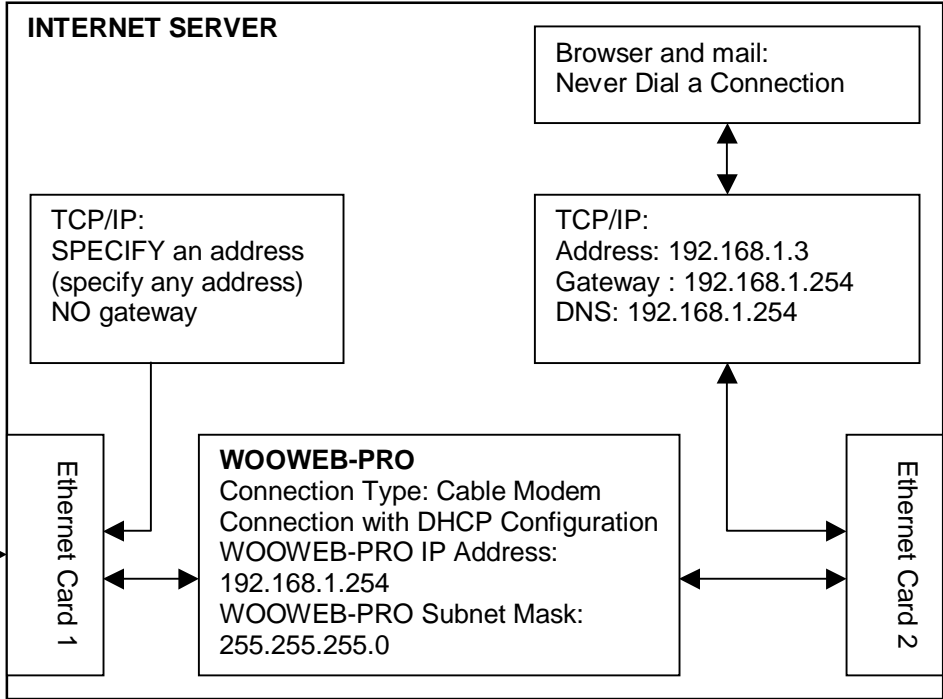

CABLE MODEM or ROUTER with DHCP

IP address:
10.100.100.1

DHCP sends:

- Your address is 10.100.100.2
- Subnet Mask is 255.255.255.0
- Router address is 10.100.100.1
- DNS addresses are 198.60.22.2 and 198.60.22.22

Internet Access Sharing
with WOOWEB-PRO

Configuration with a
router that provides a
DHCP (cable modem
for example)

**Ethernet HUB
or SWITCH
or coax**